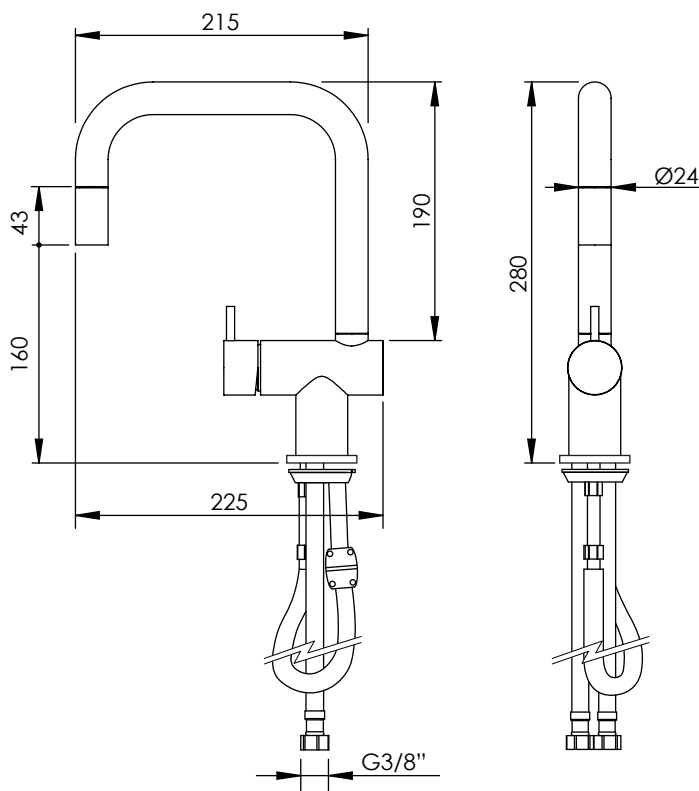

AVAILABLE FINISHES