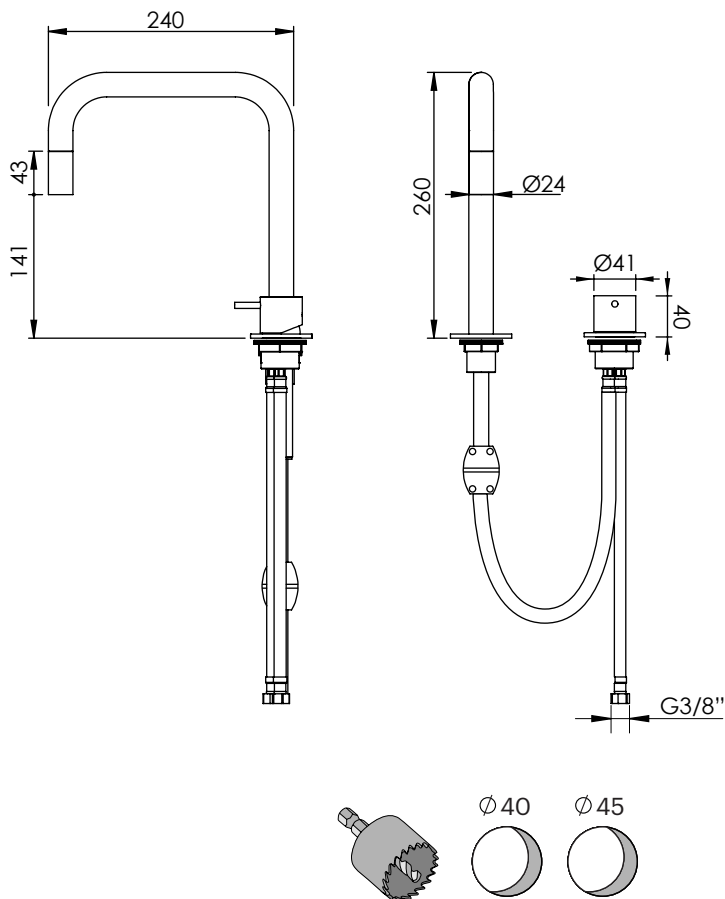

AVAILABLE FINISHES