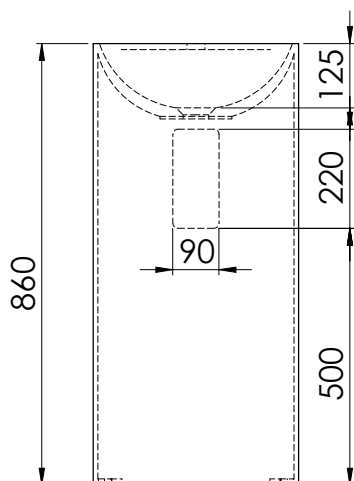

### CARACTERÍSTICAS

|             |                    |
|-------------|--------------------|
| Dimensiones | Ø 400 x 860 mm     |
| Volumen     | 1,3 m <sup>3</sup> |
| Peso        | 22 kg              |

## DESCRIPTION

Cylindrical freestanding basin without overflow with rear base for installation of taps.

Made of Solid Surface.

- Drain valve not included.
- Compatible valve model: V64SS.
- Model with register box in the back part (50 cm away from the base). The measures of the register box are 220x90 mm.

## FEATURES

|            |                    |
|------------|--------------------|
| Dimensions | Ø 400 x 860 mm     |
| Volume     | 1,3 m <sup>3</sup> |
| Weight     | 22 kg              |

## CHARACTÉRISTIQUES

|            |                    |
|------------|--------------------|
| Dimensions | Ø 400 x 860 mm     |
| Volume     | 1,3 m <sup>3</sup> |
| Poids      | 22 kg              |