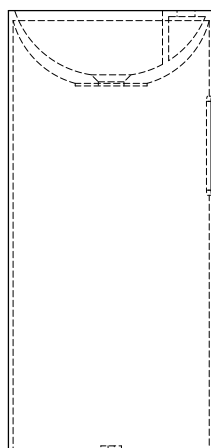

### CARACTERÍSTICAS

|             |                    |
|-------------|--------------------|
| Dimensiones | Ø 400 x 860 mm     |
| Volumen     | 1,3 m <sup>3</sup> |
| Peso        | 22 kg              |

## DESCRIPTION

Cylindrical freestanding basin without overflow with rear base for installation of taps.

Made of Solid Surface.

- Drain valve not included.
- Compatible valve model: V64SS.
- Model with register box in the back part (50 cm away from the base). The measures of the register box are 220x90 mm.

## FEATURES

|            |                    |
|------------|--------------------|
| Dimensions | Ø 400 x 860 mm     |
| Volume     | 1,3 m <sup>3</sup> |
| Weight     | 22 kg              |

## CHARACTÉRISTIQUES

|            |                    |
|------------|--------------------|
| Dimensions | Ø 400 x 860 mm     |
| Volume     | 1,3 m <sup>3</sup> |
| Poids      | 22 kg              |