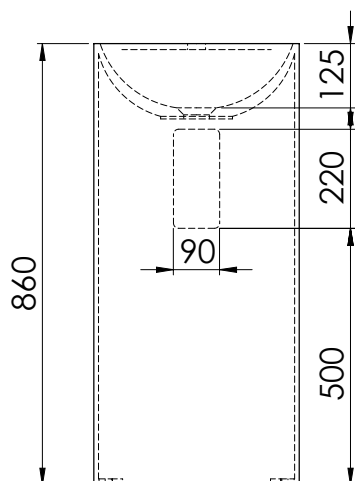

DESCRIPTION

Cylindrical freestanding basin without overflow with rear base for installation of taps.

Made of Solid Surface.

- Drain valve not included.
- Compatible valve model: V64SS.
- Model with register box in the back part (50 cm away from the base). The measures of the register box are 220x90 mm.

FEATURES

Dimensions	Ø 400 x 860 mm
Volume	1,3 m³
Weight	22 kg

AVAILABLE FINISHES

Colour applicable on the interior, exterior or both surfaces.

Matt
white

RAL
Colour