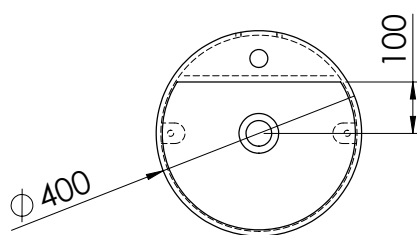

### CARACTERÍSTICAS

|             |                    |
|-------------|--------------------|
| Dimensiones | Ø 400 x 860 mm     |
| Volumen     | 1,3 m <sup>3</sup> |
| Peso        | 22 kg              |

## DESCRIPTION

Cylindrical freestanding basin without overflow with rear base for installation of taps.

Made of Solid Surface.

- Drain valve not included.
- Compatible valve model: V64SS.
- Model with register box in the back part (50 cm away from the base). The measures of the register box are 220x90 mm.

## FEATURES

|            |                    |
|------------|--------------------|
| Dimensions | Ø 400 x 860 mm     |
| Volume     | 1,3 m <sup>3</sup> |
| Weight     | 22 kg              |

## CHARACTÉRISTIQUES

|            |                    |
|------------|--------------------|
| Dimensions | Ø 400 x 860 mm     |
| Volume     | 1,3 m <sup>3</sup> |
| Poids      | 22 kg              |