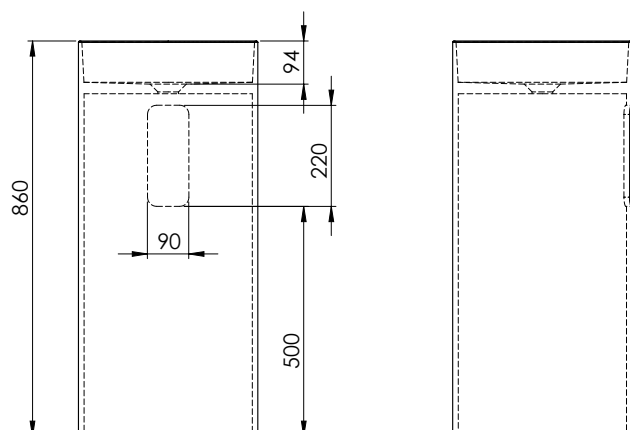

LAC4-R

Lavabos

DESCRIPCIÓN

Lavabo autoportante cilíndrico sin rebosadero.

Fabricado en Solid Surface.

- Válvula de desagüe no incluida.
- Modelo de válvula compatible: V64SS.
- Modelo con caja de registro en la parte posterior (a 50 cm de la base).
  Medidas del cajetín de registro de 220x90 mm.

CARACTERÍSTICAS

Dimensiones	Ø 390 x 860 mm
Volumen	1,44 m³
Peso	24,5 kg

ACABADOS DISPONIBLES

Color aplicable en el interior, el exterior o ambas superficies.

Blanco
mate

Color
RAL