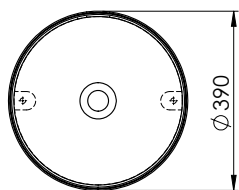

Made in EU

ICÓNICO
Elements for architecture