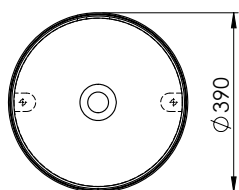

LAC4-R

Lavabos

DESCRIPCIÓN

Lavabo autoportante cilíndrico sin rebosadero.

Fabricado en Solid Surface.

- Válvula de desagüe no incluida.
- Modelo de válvula compatible: V64SS.
- Modelo con caja de registro en la parte posterior (a 50 cm de la base).
  Medidas del cajetín de registro de 220x90 mm.

CARACTERÍSTICAS

Dimensiones	Ø 390 x 860 mm
Volumen	1,44 m³
Peso	24,5 kg

ACABADOS DISPONIBLES

Color aplicable en el interior, el exterior o ambas superficies.

Blanco
mate

Color
RAL