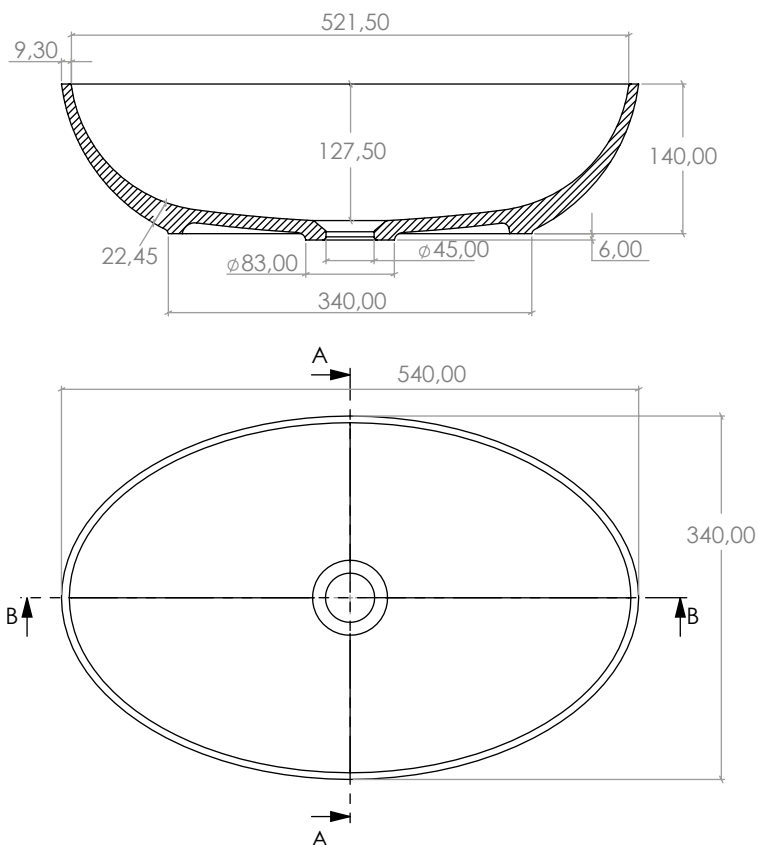

Dimensions en mm.

Made in EU