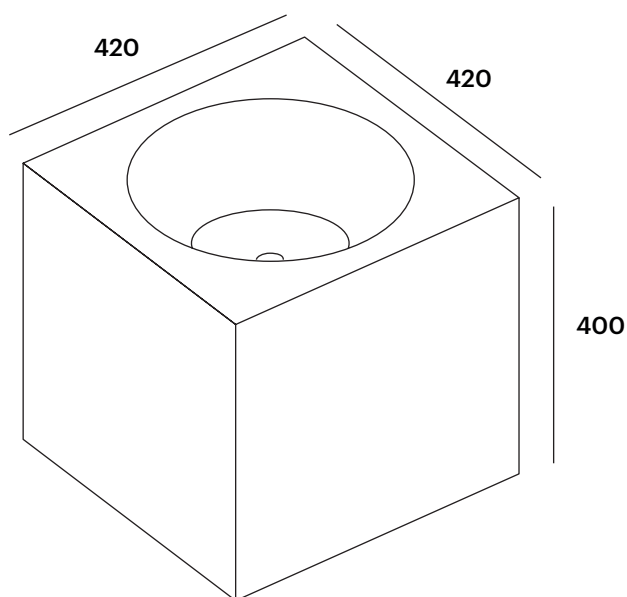

AVAILABLE FINISHES

Matt
White

RAL
Colour