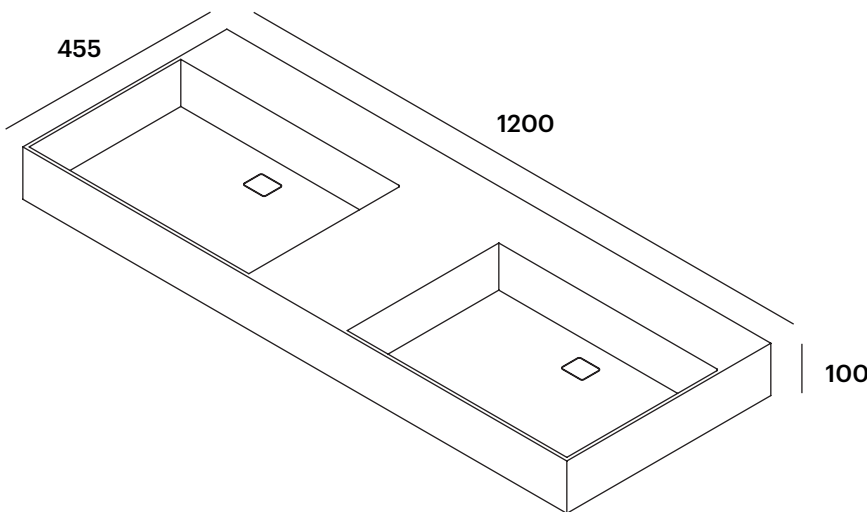

AVAILABLE FINISHES

Matt
White

RAL
Colour

Dimensions in mm.

*Installation through mechanical anchors to the wall.

Made in EU