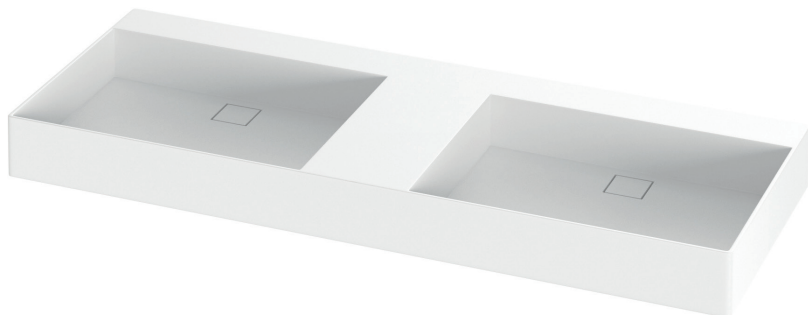

DESCRIPCIÓN

Lavabo rectangular con dos senos y las esquinas en ángulo recto, sin rebosadero.

Fabricado en Solid Surface.

CARACTERÍSTICAS

Dimensiones: 1200x455x100 mm.

- Instalación sobre encimera o a pared*.
- Modelo de válvula de desagüe con la tapa cuadrada en Solid Surface del mismo color que el lavabo (no incluida por defecto).

Made of Solid Surface.

FEATURES

Dimensions: 1200x455x100 mm.

- Countertop or wall-mounted installation*.
- Drain valve model with square cover of Solid Surface in the same colour as the washbasin (not included by default).

RELATED PRODUCTS

LB-VALVSOLID: Valve with cover, for solid surface basin.

OTHER SIZES DIMENSIONS

Available in the following dimensions:

LB24R60: 600x455x100 mm.

LB24R80: 800x455x100 mm.

LB24R100: 1000x455x100 mm.

AVAILABLE FINISHES

Matt
White

RAL
Colour

Dimensions in mm.

*Installation through mechanical anchors to the wall.

Made in EU

DESCRIPTION

Vasque rectangulaire avec deux cuvettes et angles droits, sans trop-plein.