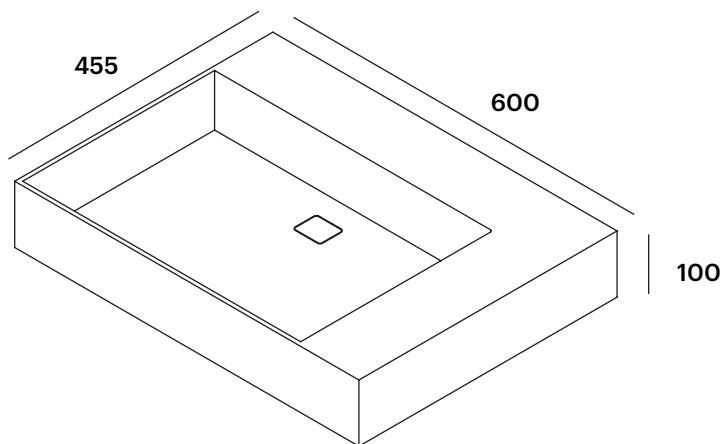

AVAILABLE FINISHES

Matt
White

RAL
Colour

Dimensions in mm.

*Installation through mechanical anchors to the wall.

Made in EU