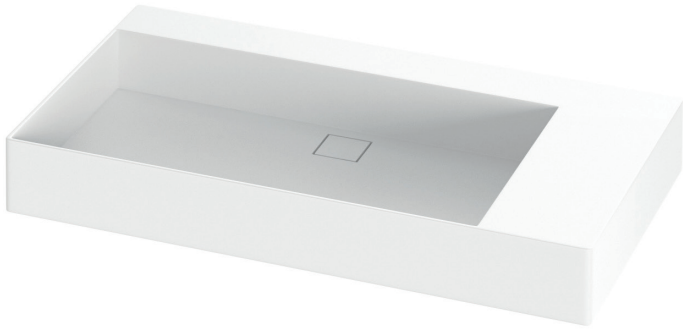

DESCRIPCIÓN

Lavabo rectangular con el seno a la izquierda o a la derecha y las esquinas en ángulo recto, sin rebosadero.

Fabricado en Solid Surface.

CARACTERÍSTICAS

Dimensiones: 800x455x100 mm.

- Instalación sobre encimera o a pared*.
- Modelo de válvula de desagüe con la tapa cuadrada en Solid Surface del mismo color que el lavabo (no incluida por defecto).

Made of Solid Surface.

FEATURES

Dimensions: 800x455x100 mm.

- Countertop or wall-mounted installation*.
- Drain valve model with square cover of Solid Surface in the same colour as the washbasin (not included by default).

RELATED PRODUCTS

LB-VALVSOLID: Valve with cover, for solid surface basin.

OTHER SIZES DIMENSIONS

Available in the following dimensions:

LB24R60: 600x455x100 mm.

LB24R100: 1000x455x100 mm.

LB24R120: 1200x455x100 mm.

AVAILABLE FINISHES

Matt
White

RAL
Colour

Dimensions in mm.

*Installation through mechanical anchors to the wall.

Made in EU

DESCRIPTION

Vasque rectangulaire avec cuvette à gauche ou droite et angles droits, sans trop-plein.