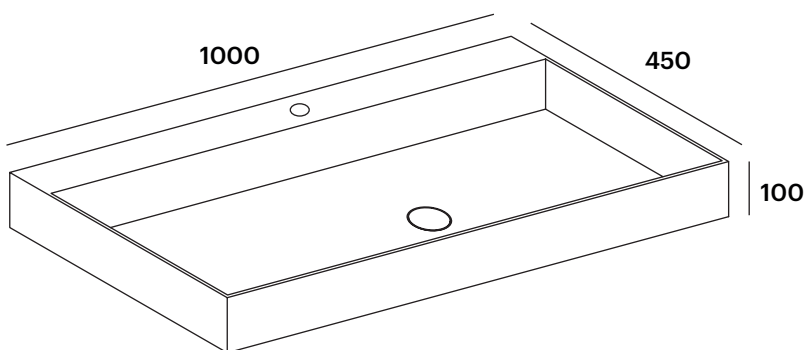

AVAILABLE FINISHES

Dimensions in mm.

*Installation through mechanical anchors to the wall.

Made in EU