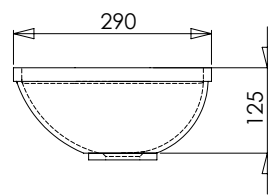

DESCRIPTION

Organic shaped basin with rounded finishes without overflow.
On-top or recessed installation.

Made of Solid Surface.

- Drain valve not included.
- Compatible valve model: V64SS.

FEATURES

Dimensions	462 x 282 x 135 mm
Volume	0,23 m³
Weight	6 kg

AVAILABLE FINISHES

Colour applicable on the interior, exterior or both surfaces.

Matt
white

RAL
Colour