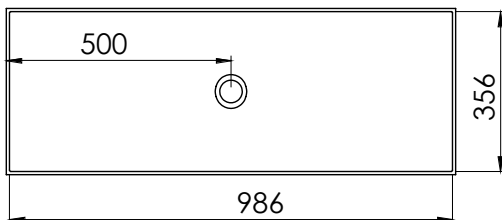

DESCRIPTION

Rectangular basin without overflow.
Wall-mounted*, on-top or recessed installation.

Made of Solid Surface.

- Drain valve not included.
- Compatible valve model: V64SS.

FEATURES

Dimensions 1000 x 370 x 120 mm

Volume 0,89 m³

Weight 13 kg

*Installation using wall brackets.

AVAILABLE FINISHES

Colour applicable on the interior,
exterior or both surfaces.

AVAILABLE TEXTURES

- Possibility of applying texture on the exterior wall surfaces in any colour from the RAL Classic colour chart.