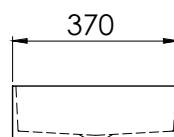

DESCRIPTION

Rectangular basin without overflow.
Wall-mounted*, on-top or recessed installation.

Made of Solid Surface.

- Drain valve not included.
- Compatible valve model: V64SS.

FEATURES

Dimensions 1000 x 370 x 120 mm

Volume 0,89 m³

Weight 13 kg

*Installation using wall brackets.

AVAILABLE FINISHES

Colour applicable on the interior,
exterior or both surfaces.

AVAILABLE TEXTURES

- Possibility of applying texture on the exterior wall surfaces in any colour from the RAL Classic colour chart.