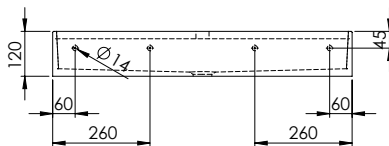

DESCRIPCIÓN

Lavabo rectangular suspendido sin rebosadero con base trasera para instalación de grifería y sistema oculto para fijación a pared.

Fabricado en Solid Surface.

- Válvula de desagüe no incluida.
- Modelo de válvula compatible: V64SS.

CARACTERÍSTICAS

Dimensiones	800 x 460 x 120 mm
Volumen	0,99 m³
Peso	14 kg
Peso soportado	70 kg

PRODUCTOS RELACIONADOS

Consultar las instrucciones de montaje para proceder a la instalación del soporte:

SLS: Soporte lavabos suspendido.

ACABADOS DISPONIBLES

Blanco
mate

Color
RAL

- Coloreable según el sistema RAL Classic.
- Color aplicable en el interior, el exterior o ambas superficies.