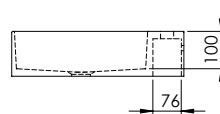

DESCRIPCIÓN

Lavabo rectangular suspendido sin rebosadero con base trasera para instalación de grifería y sistema oculto para fijación a pared.

Fabricado en Solid Surface.

- Válvula de desagüe no incluida.
- Modelo de válvula compatible: V64SS.

CARACTERÍSTICAS

Dimensiones	800 x 460 x 120 mm
Volumen	0,99 m³
Peso	14 kg
Peso soportado	70 kg

PRODUCTOS RELACIONADOS

Consultar las instrucciones de montaje para proceder a la instalación del soporte:

SLS: Soporte lavabos suspendido.

ACABADOS DISPONIBLES

Blanco
mate

Color
RAL

- Coloreable según el sistema RAL Classic.
- Color aplicable en el interior, el exterior o ambas superficies.