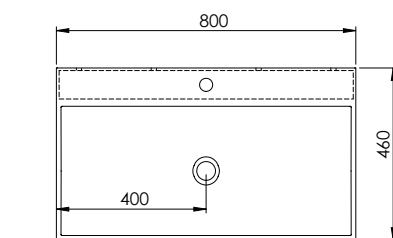

SANITARY

LC4L-S

Basins

ES | EN | FR

www.iconico.es
hola@iconico.es

DESCRIPTION

Suspended rectangular basin without overflow with rear base for installation of taps and concealed system for wall mounting.

Made of Solid Surface.

- Drain valve not included.
- Compatible valve model: V64SS.

FEATURES

Dimensions	800 x 460 x 120 mm
Volume	0,99 m³
Weight	14 kg
Supported weight	70 kg

RELATED PRODUCTS

Refer to the assembly instructions for installation of the bracket:

SLS: Suspended basin support.

AVAILABLE FINISHES

Matt
white

RAL
Colour

- Colored according to RAL Classic system.
- Color applicable on the interior, exterior or both surfaces.