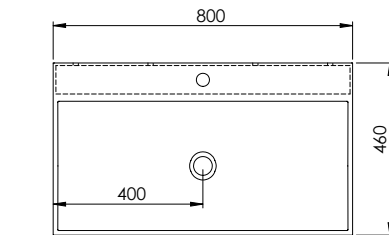

DESCRIPCIÓN

Lavabo rectangular suspendido sin rebosadero con base trasera para instalación de grifería y sistema oculto para fijación a pared.

Fabricado en Solid Surface.

- Válvula de desagüe no incluida.
- Modelo de válvula compatible: V64SS.

CARACTERÍSTICAS

Dimensiones	800 x 460 x 120 mm
Volumen	0,99 m³
Peso	14 kg
Peso soportado	70 kg

PRODUCTOS RELACIONADOS

Consultar las instrucciones de montaje para proceder a la instalación del soporte:

SLS: Soporte lavabos suspendido.

ACABADOS DISPONIBLES

Blanco
mate

Color
RAL

- Coloreable según el sistema RAL Classic.
- Color aplicable en el interior, el exterior o ambas superficies.