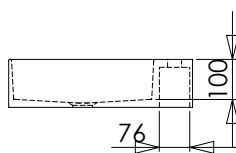

DESCRIPTION

Rectangular basin without overflow with rear base for installation of taps.

Wall-mounted*, on-top or recessed installation.

Made of Solid Surface.

- Drain valve not included.
- Compatible valve model: V64SS.

FEATURES

Dimensions 800 x 460 x 120 mm

Volume 0,99 m³

Weight 14 kg

*Installation using wall brackets.

AVAILABLE FINISHES

Colour applicable on the interior, exterior or both surfaces.

AVAILABLE TEXTURES

- Possibility of applying texture on the exterior wall surfaces in any colour from the RAL Classic colour chart.