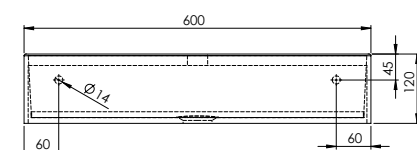

SANITARY

LC4M-S

Basins

ES | EN | FR

www.iconico.es
hola@iconico.es

DESCRIPTION

Suspended rectangular basin without overflow with rear base for installation of taps and concealed system for wall mounting included.

Made of Solid Surface.

- Drain valve not included.
- Compatible valve model: V64SS.
- Includes anchors for fixing to the support.

FEATURES

Dimensions	600 x 400 x 120 mm
Volume	0,70 m³
Weight	10,6 kg
Supported weight	60 kg

RELATED PRODUCTS

Refer to the assembly instructions for fixing to the bracket:

SLS: Suspended basin support.

AVAILABLE FINISHES

Matt
white

RAL
Colour

- Colored according to RAL Classic system.
- Color applicable on the interior, exterior or both surfaces.