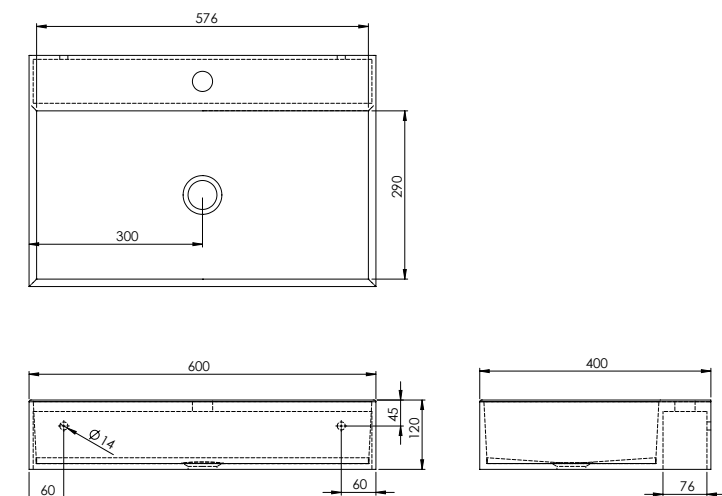

AVAILABLE FINISHES

Matt
white

RAL
Colour

- Colored according to RAL Classic system.
- Color applicable on the interior, exterior or both surfaces.