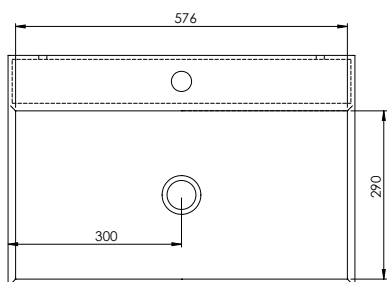

SANITARY

LC4M-S

Basins

ES | EN | FR

www.iconico.es
hola@iconico.es

DESCRIPTION

Suspended rectangular basin without overflow with rear base for installation of taps and concealed system for wall mounting included.

Made of Solid Surface.

- Drain valve not included.
- Compatible valve model: V64SS.
- Includes anchors for fixing to the support.

FEATURES

Dimensions	600 x 400 x 120 mm
Volume	0,70 m³
Weight	10,6 kg
Supported weight	60 kg

RELATED PRODUCTS

Refer to the assembly instructions for fixing to the bracket:

SLS: Suspended basin support.

AVAILABLE FINISHES

Matt
white

RAL
Colour

- Colored according to RAL Classic system.
- Color applicable on the interior, exterior or both surfaces.