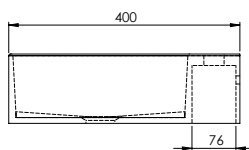

SANITARY

LC4M-S

Basins

ES | EN | FR

www.iconico.es
hola@iconico.es

DESCRIPTION

Suspended rectangular basin without overflow with rear base for installation of taps and concealed system for wall mounting included.

Made of Solid Surface.

- Drain valve not included.
- Compatible valve model: V64SS.
- Includes anchors for fixing to the support.

FEATURES

Dimensions	600 x 400 x 120 mm
Volume	0,70 m³
Weight	10,6 kg
Supported weight	60 kg

RELATED PRODUCTS

Refer to the assembly instructions for fixing to the bracket:

SLS: Suspended basin support.

AVAILABLE FINISHES

Matt
white

RAL
Colour

- Colored according to RAL Classic system.
- Color applicable on the interior, exterior or both surfaces.