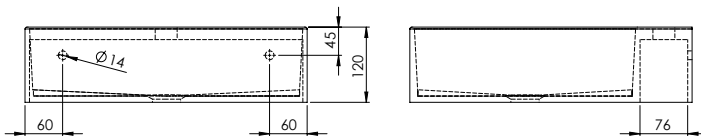

DESCRIPTION

Suspended square basin without overflow with rear base for installation of taps and concealed system for wall mounting.

Made of Solid Surface.

- Drain valve not included.
- Compatible valve model: V64SS.

FEATURES

Dimensions	450 x 450 x 120 mm
Volume	0,60 m³
Weight	8 kg
Supported weight	50 kg

RELATED PRODUCTS

Refer to the assembly instructions for installation of the bracket:

SLS: Suspended basin support.

AVAILABLE FINISHES

Matt
white

RAL
Colour

- Colored according to RAL Classic system.
- Color applicable on the interior, exterior or both surfaces.