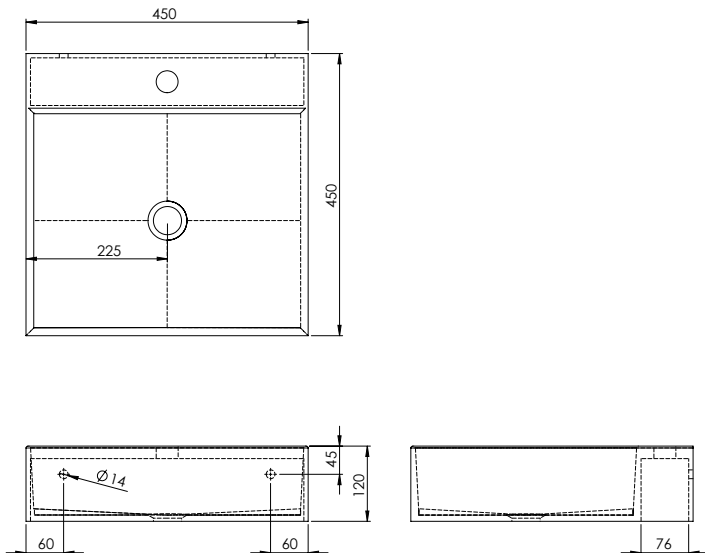

AVAILABLE FINISHES

Matt
white

RAL
Colour

- Colored according to RAL Classic system.
- Color applicable on the interior, exterior or both surfaces.