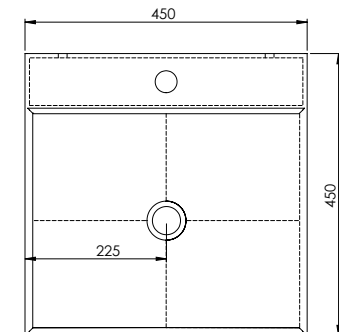

DESCRIPTION

Suspended square basin without overflow with rear base for installation of taps and concealed system for wall mounting.

Made of Solid Surface.

- Drain valve not included.
- Compatible valve model: V64SS.

FEATURES

Dimensions	450 x 450 x 120 mm
Volume	0,60 m³
Weight	8 kg
Supported weight	50 kg

RELATED PRODUCTS

Refer to the assembly instructions for installation of the bracket:

SLS: Suspended basin support.

AVAILABLE FINISHES

Matt
white

RAL
Colour

- Colored according to RAL Classic system.
- Color applicable on the interior, exterior or both surfaces.