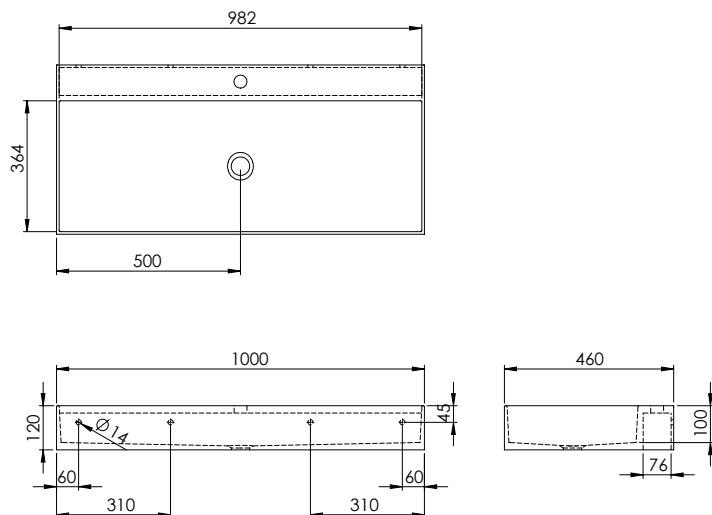

AVAILABLE FINISHES

Matt
white

RAL
Colour

- Colored according to RAL Classic system.
- Color applicable on the interior, exterior or both surfaces.