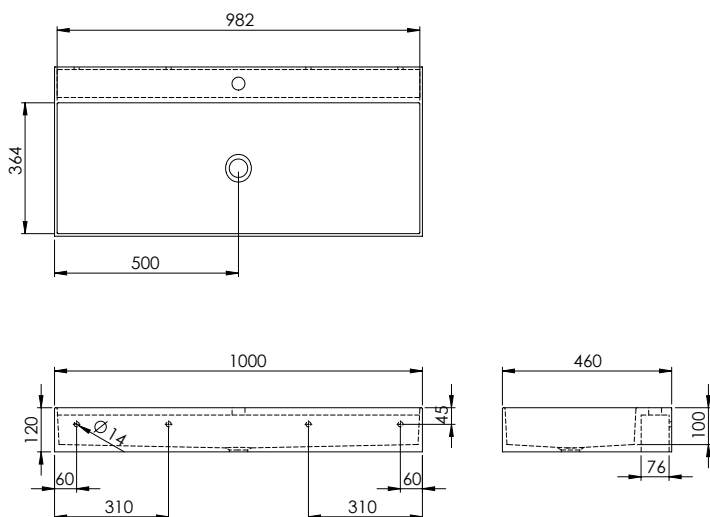

ACABADOS DISPONIBLES

Blanco
mate

Color
RAL

- Coloreable según el sistema RAL Classic.
- Color aplicable en el interior, el exterior o ambas superficies.