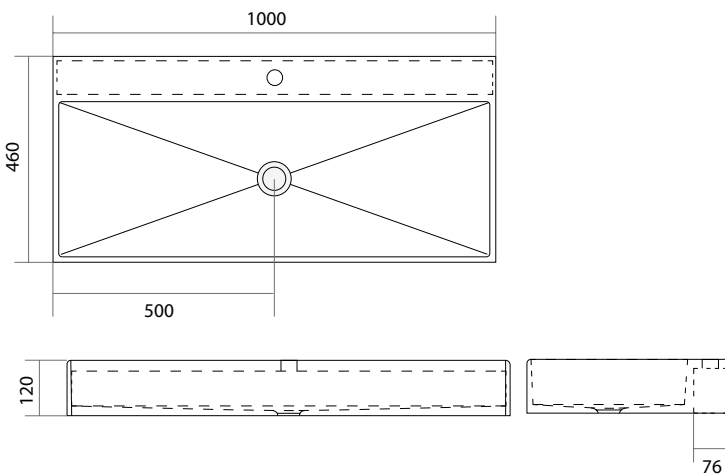

DESCRIPTION

Rectangular basin without overflow with rear base for installation of taps.
Wall-mounted*, on-top or recessed installation.

Made of Solid Surface.

- Drain valve not included.
- Compatible valve model: V64SS.

FEATURES

Dimensions	1000 x 460 x 120 mm
Volume	1,21 m³
Weight	17 kg

*Installation using wall brackets.

AVAILABLE FINISHES

Colour applicable on the interior, exterior or both surfaces.

AVAILABLE TEXTURES

- Possibility of applying texture on the exterior wall surfaces in any colour from the RAL Classic colour chart.