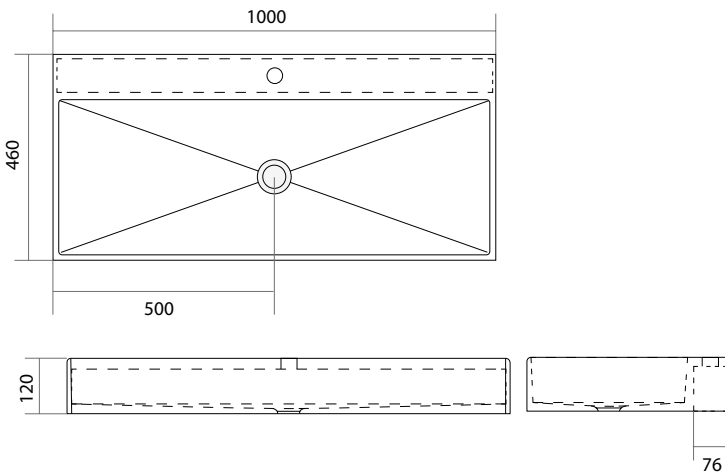

## CARACTERÍSTICAS

Dimensiones	1000 x 460 x 120 mm
Volumen	1,21 m <sup>3</sup>
Peso	17 kg

\*Instalación realizada mediante escuadras a pared.

## DESCRIPTION

Rectangular basin without overflow with rear base for installation of taps.  
Wall-mounted\*, on-top or recessed installation.

Made of Solid Surface.

- Drain valve not included.
- Compatible valve model: V64SS.

## FEATURES

Dimensions	1000 x 460 x 120 mm
Volume	1,21 m <sup>3</sup>
Weight	17 kg

\*Installation using wall brackets.

## CHARACTÉRISTIQUES

Dimensions	1000 x 460 x 120 mm
Volume	1,21 m <sup>3</sup>
Poids	17 kg

\*Installation au moyen de supports muraux.