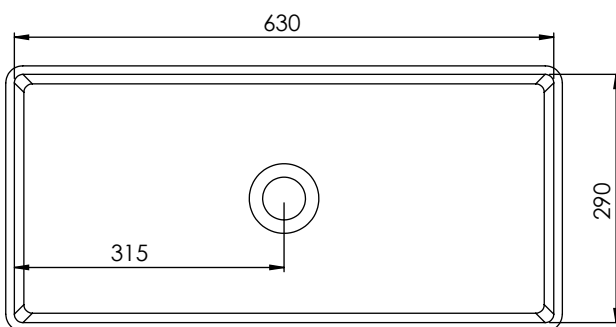

SANITARY

LC5L

Basins

ES | EN | FR

www.iconico.es
hola@iconico.es

DESCRIPTION

Rectangular basin without overflow.
Recessed under-counter installation.

Made of Solid Surface.

- Drain valve not included.
- Compatible valve model: V64SS.

FEATURES

Dimensions	650x310x130 mm
Volume	0,42 m³
Weight	9 kg

AVAILABLE FINISHES

Colour applicable on the interior,
exterior or both surfaces.

Matt
white

RAL
Colour