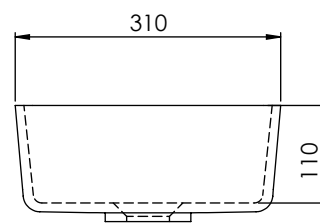

SANITARY

LC5L

Basins

ES | EN | FR

www.iconico.es
hola@iconico.es

DESCRIPTION

Rectangular basin without overflow.
Recessed under-counter installation.

Made of Solid Surface.

- Drain valve not included.
- Compatible valve model: V64SS.

FEATURES

Dimensions	650x310x130 mm
Volume	0,42 m³
Weight	9 kg

AVAILABLE FINISHES

Colour applicable on the interior,
exterior or both surfaces.

Matt
white

RAL
Colour