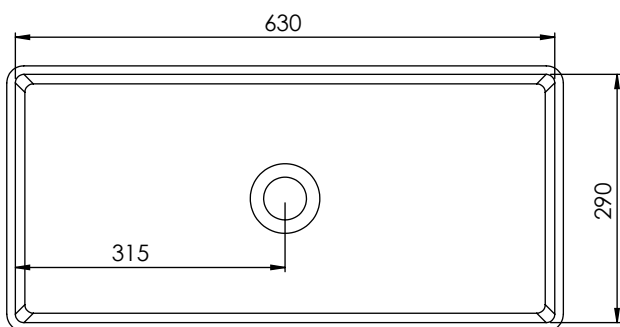

DESCRIPCIÓN

Lavabo rectangular sin rebosadero.
Instalación bajo encimera encastrada.

Fabricado en Solid Surface.

- Válvula de desagüe no incluida.
- Modelo de válvula compatible: V64SS.

CARACTERÍSTICAS

Dimensiones	650x310x130 mm
Volumen	0,42 m³
Peso	9 kg

ACABADOS DISPONIBLES

Color aplicable en el interior,
el exterior o ambas superficies.

Blanco
mate

Color
RAL