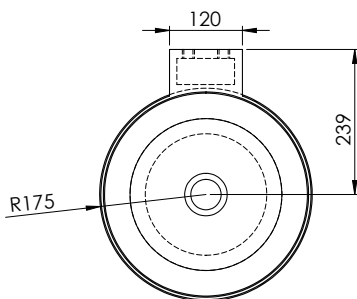

*Fixations included

Made in EU

ICÓNICO
Elements for architecture