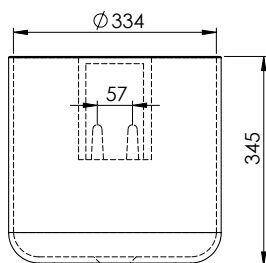

*Fixations included

Made in EU

ICÓNICO
Elements for architecture