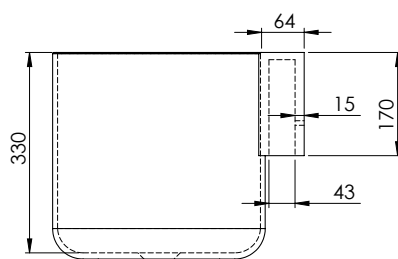

*Fixations included

Made in EU

ICÓNICO
Elements for architecture