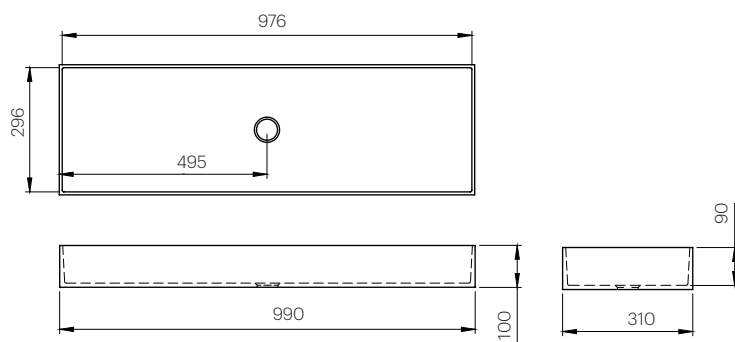

DESCRIPTION

Rectangular washbasin without overflow.
On-top or recessed installation.

Made of Solid Surface.

- Drain valve not included.
- Compatible valve model: V64SS.

FEATURES

Dimensions	990 x 296 x 100 mm
Volume	0,62 m³
Weight	12 kg

AVAILABLE FINISHES

Colour applicable on the interior, exterior or both surfaces.

AVAILABLE TEXTURES

- Possibility of applying texture on the exterior wall surfaces in any colour from the RAL Classic colour chart.