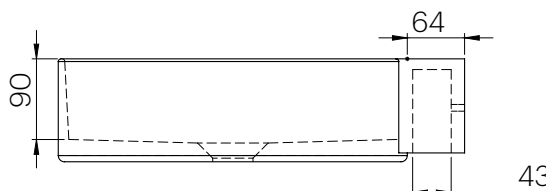

DESCRIPTION

Suspended circular basin without overflow with rear base for installation of taps and concealed system for wall mounting.

Made of Solid Surface.

- Drain valve not included.
- Compatible valve model: V64SS.

FEATURES

Dimensions	Ø 390 x 115 mm
Volume	0,37 m³
Weight	6 kg

RELATED PRODUCTS

Refer to the assembly instructions for installation of the bracket:

SLS: Suspended basin support.

AVAILABLE FINISHES

Matt
white

RAL
Colour

- Colored according to RAL Classic system.
- Color applicable on the interior, exterior or both surfaces.