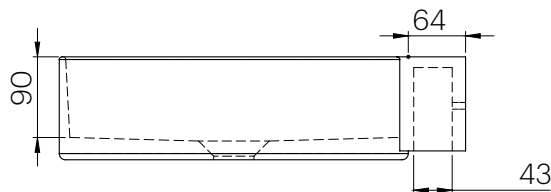

## CARACTERÍSTICAS

Dimensiones	Ø 390 x 115 mm
Volumen	0,37 m <sup>3</sup>
Peso	6 kg

## DESCRIPTION

Suspended circular basin without overflow with rear base for installation of taps and concealed system for wall mounting.

Made of Solid Surface.

- Drain valve not included.
- Compatible valve model: V64SS.

## FEATURES

Dimensions	Ø 390 x 115 mm
Volume	0,37 m <sup>3</sup>
Weight	6 kg

## CHARACTÉRISTIQUES

Dimensions	Ø 390 x 115 mm
Volume	0,37 m <sup>3</sup>
Poids	6 kg