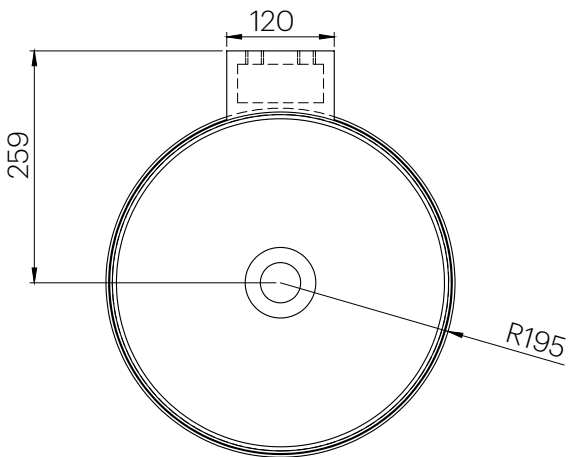

## CARACTERÍSTICAS

Dimensiones	Ø 390 x 115 mm
Volumen	0,37 m <sup>3</sup>
Peso	6 kg

## DESCRIPTION

Suspended circular basin without overflow with rear base for installation of taps and concealed system for wall mounting.

Made of Solid Surface.

- Drain valve not included.
- Compatible valve model: V64SS.

## FEATURES

Dimensions	Ø 390 x 115 mm
Volume	0,37 m <sup>3</sup>
Weight	6 kg

## CHARACTÉRISTIQUES

Dimensions	Ø 390 x 115 mm
Volume	0,37 m <sup>3</sup>
Poids	6 kg