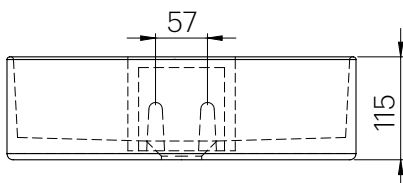

## CARACTERÍSTICAS

Dimensiones	Ø 390 x 115 mm
Volumen	0,37 m <sup>3</sup>
Peso	6 kg

## DESCRIPTION

Suspended circular basin without overflow with rear base for installation of taps and concealed system for wall mounting.

Made of Solid Surface.

- Drain valve not included.
- Compatible valve model: V64SS.

## FEATURES

Dimensions	Ø 390 x 115 mm
Volume	0,37 m <sup>3</sup>
Weight	6 kg

## CHARACTÉRISTIQUES

Dimensions	Ø 390 x 115 mm
Volume	0,37 m <sup>3</sup>
Poids	6 kg