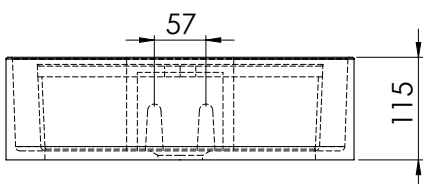

AVAILABLE FINISHES

Matt
white

RAL
Colour

- Colored according to RAL Classic system.
- Color applicable on the interior, exterior or both surfaces.