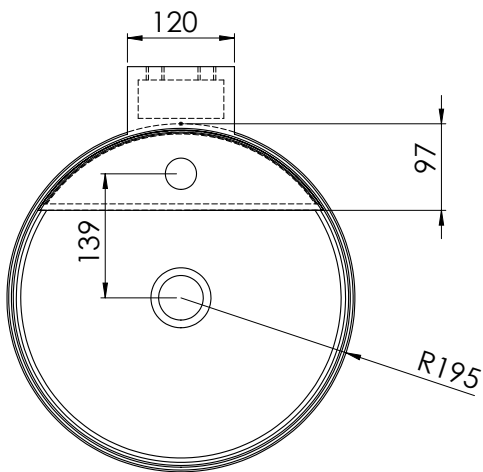

## CARACTERÍSTICAS

Dimensiones	Ø 390 x 115 mm
Volumen	0,25 m <sup>3</sup>
Peso	7,5 kg

## DESCRIPTION

Suspended circular basin without overflow with rear base for installation of taps and concealed system for wall mounting.

Made of Solid Surface.

- Drain valve not included.
- Compatible valve model: V64SS.

## FEATURES

Dimensions	Ø 390 x 115 mm
Volume	0,25 m <sup>3</sup>
Weight	7,5 kg

## CHARACTÉRISTIQUES

Dimensions	Ø 390 x 115 mm
Volume	0,25 m <sup>3</sup>
Poids	7,5 kg