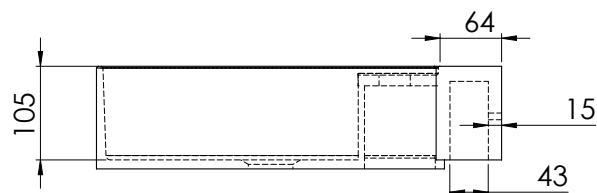

AVAILABLE FINISHES

Matt
white

RAL
Colour

- Colored according to RAL Classic system.
- Color applicable on the interior, exterior or both surfaces.