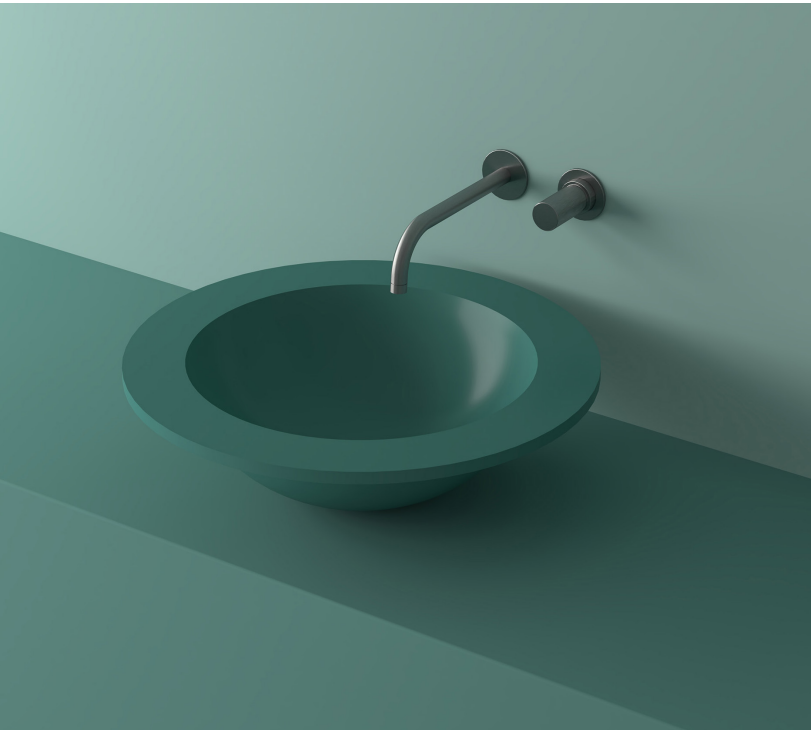

SANITARY

LR6M

Basins

ES | EN | FR

www.iconico.es
hola@iconico.es

DESCRIPTION

Circular basin without overflow.
On-top, semi-recessed or recessed installation.

Made of Solid Surface.

- Drain valve not included.
- Compatible valve model: V64SS.

FEATURES

Dimensions	Ø 510 x 140 mm
Volume	0,43 m³
Weight	5 kg

AVAILABLE FINISHES

Colour applicable on the interior,
exterior or both surfaces.

Matt
white

RAL
Colour