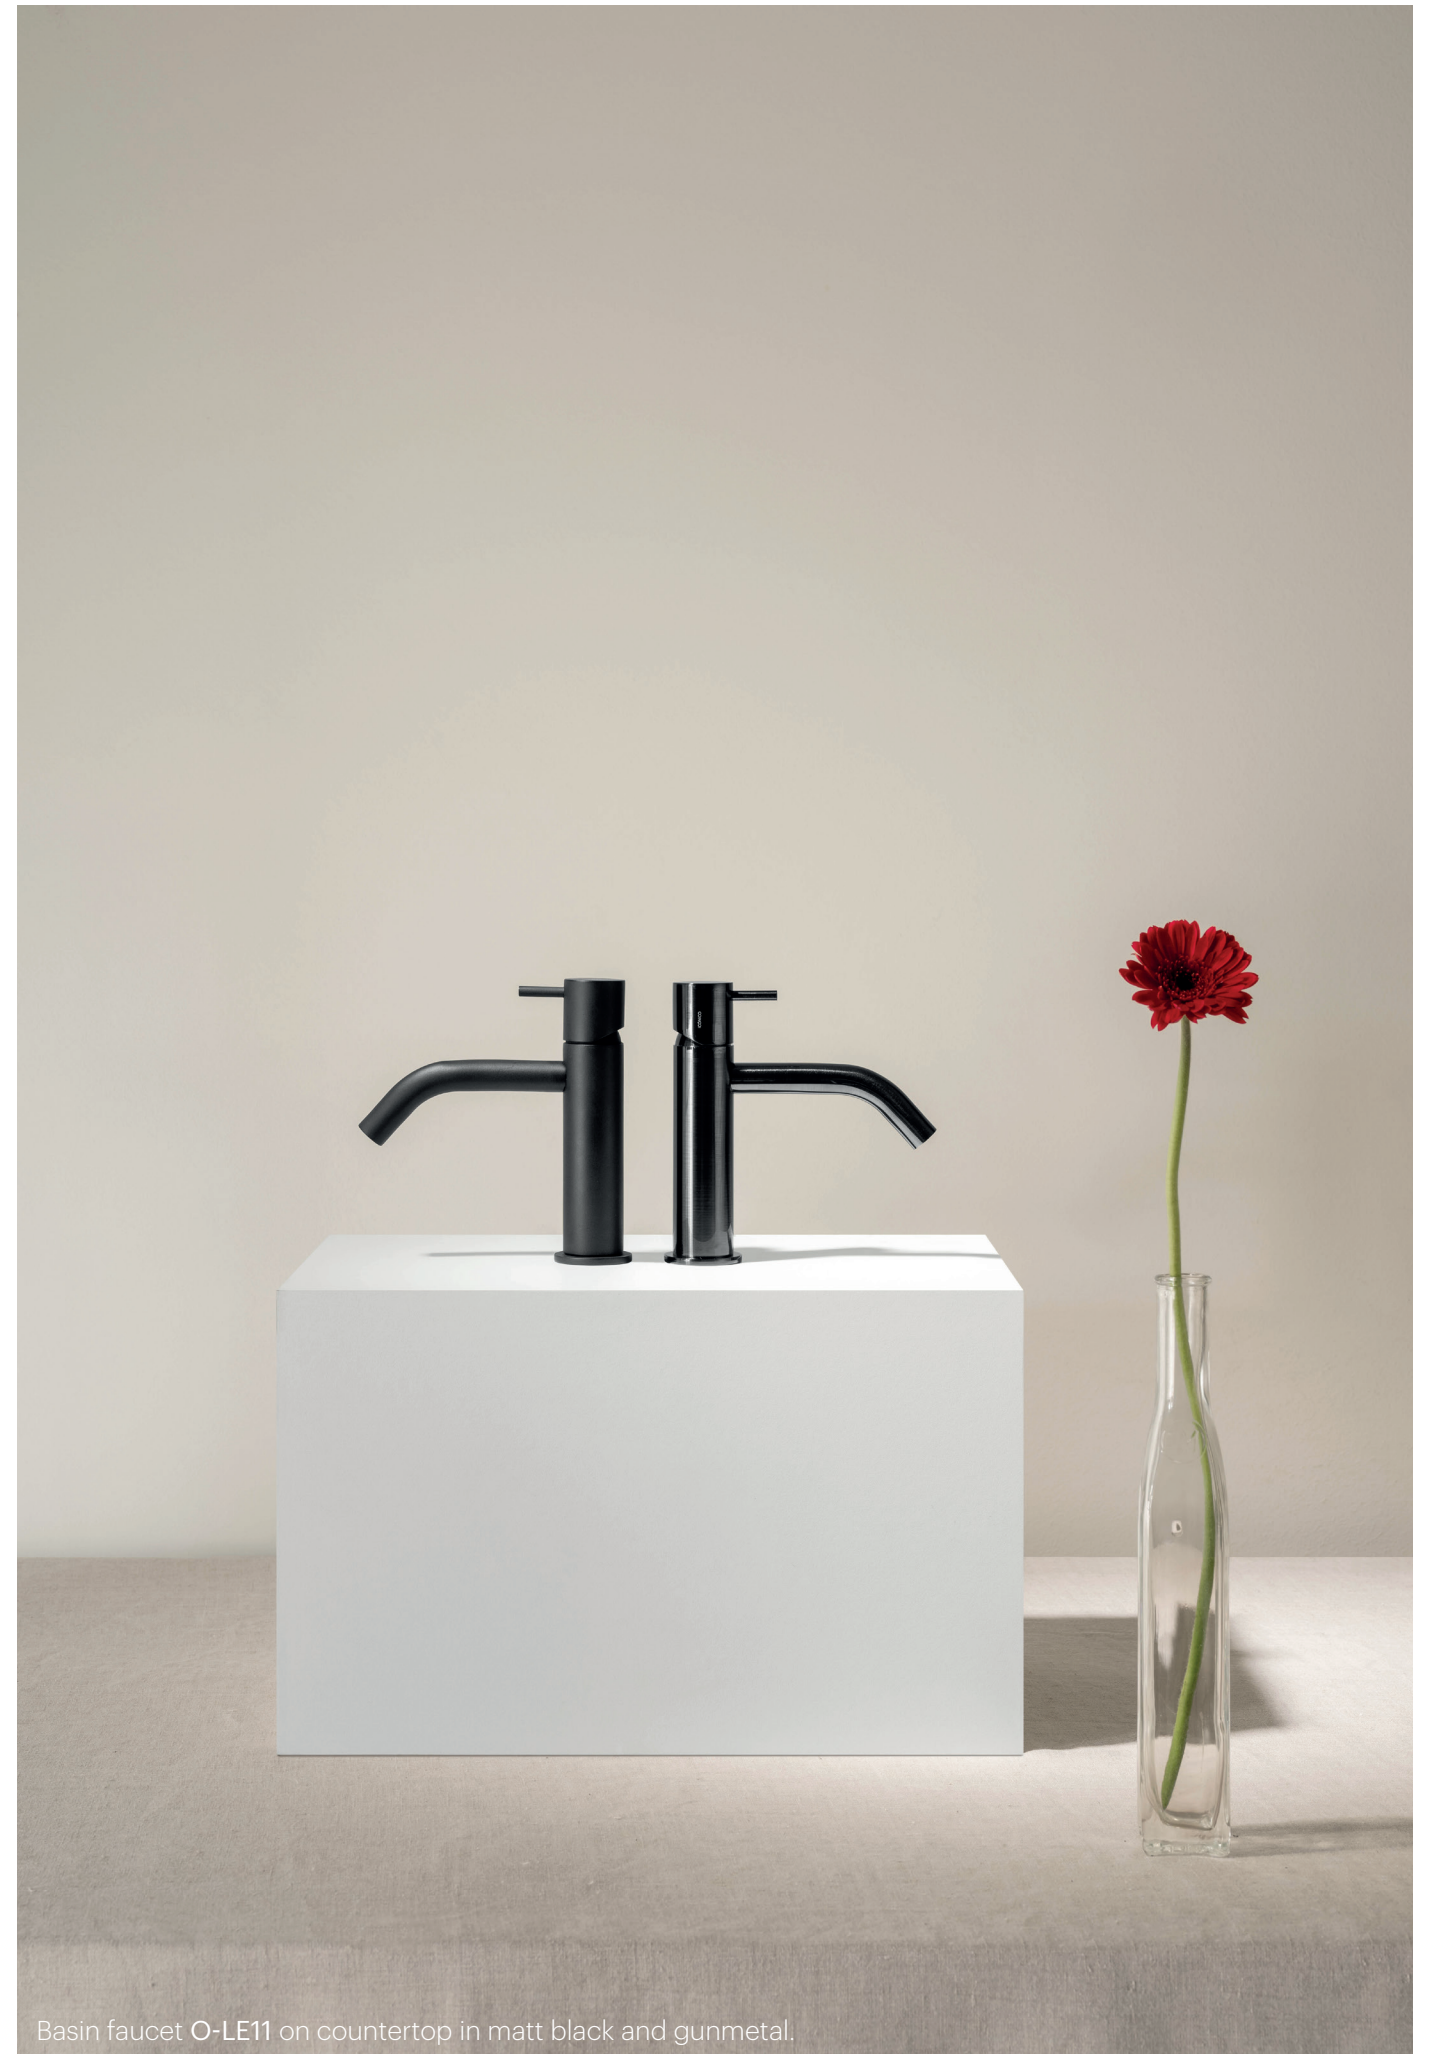

collection O

LOOKBOOK

ICÓNICO

Cover: basin spout O-LE23 in brushed gold.

Basin faucet O-LE11 on countertop in brushed gold.

BASIN, SHOWER AND BATHTUB FAUCET

We are expanding our faucets catalogue with our new Collection O. An evolution of the Collection A in which we have redesigned some of our most iconic models. We have stylised their shapes, extended their finishes and improved their improved their functionality.

Basin faucet O-LE11 in all finishes available.

Basin faucet O-LE12 in brushed nickel and O-LE13 in brushed copper.

Basin faucet O-LE12, O-LE13 and O-LE11 in matt black.

Detail of the O-LE11 basin faucet in gunmetal.

Basin faucet O-LE11 on countertop in matt black and gunmetal.

Basin spout O-LE23 on countertop in all finishes.

Wall-mounted basin spout O-LP22 in brushed nickel.

Basin spout O-LE23 and O-LE22 on countertop in brushed nickel.

Basin faucet O-LE23 in matt white.

Basin faucet O-LE23 in brushed copper.

Basin spout O-LE23 in brushed copper and gunmetal.

Basin spout O-LE22 and O-LE23 in brushed gold.

Bathtub faucet O-BE22 in brushed nickel.