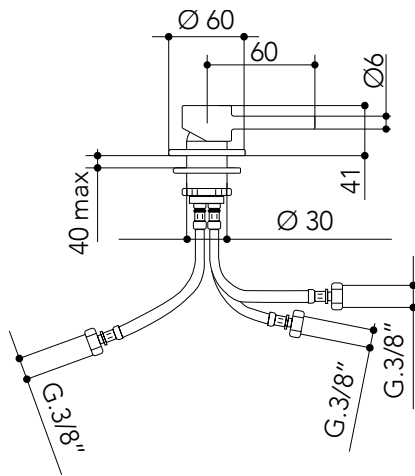

## DESCRIPTION

Single-lever mixer on countertop.  
Model 1 for washbasin.