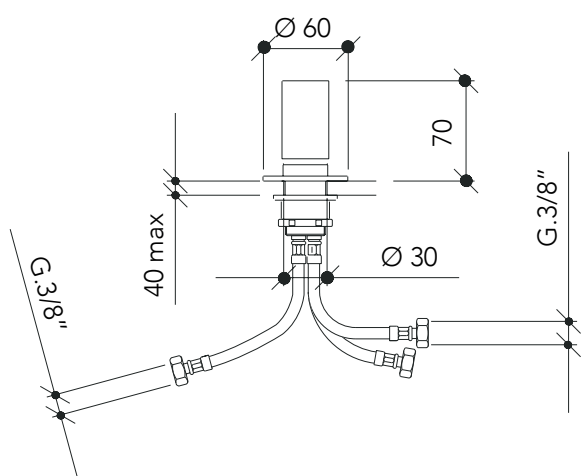

Níquel

M2B/ME

Mixers

DESCRIPTION

Single-lever mixer to wall. Model 2 for tub and basin.

COMPONENTS

— Ceramic cartridge

FLOW RATES

Brushed
nickel

M2B/ME

Miscelatori

DESCRIZIONE

Miscelatore monocomando. Modello 2 montato a parete.

COMPONENTI

— Cartuccia in ceramica

PORTATE