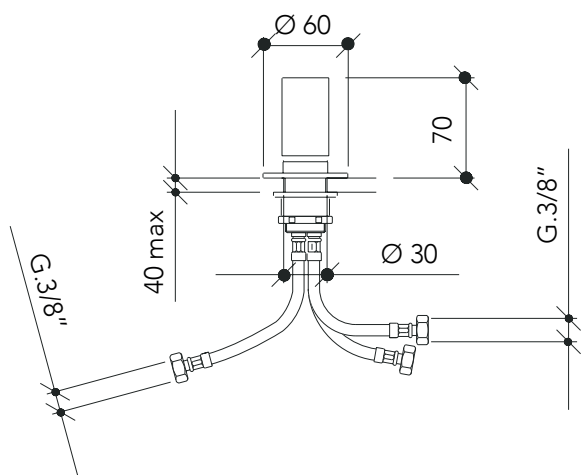

M2B/ME

Mitigeurs

DESCRIPTION

Mitigeur à levier unique modèle 2 monté au mur.

COMPONENTS

— Cartouche céramic

DÉBITS

3.0 bar

17,8 l/min

FINITIONS DISPONIBLES

Noir
mat

Blanc
mat

Crude

Or
brossé

Cuivre
brossé

Chrome

Nickel
brossé