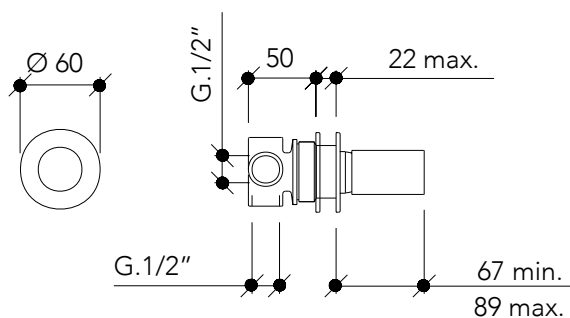

M2LB/MP

Miscelatori

DESCRIZIONE

Miscelatore monocomando. Modello 2 montato a parete.

COMPONENTI

- Cartuccia in ceramica.
- Filettatura di corpo a incasso 1/2".

PORTATE

3.0 bar   21,2 l/min

FINITURA DISPONIBILI

Nero
opaco

Bianco
opaco

Crude

Oro
spazzolato

Rame
spazzolato

Cromo

Nichel
spazzolato