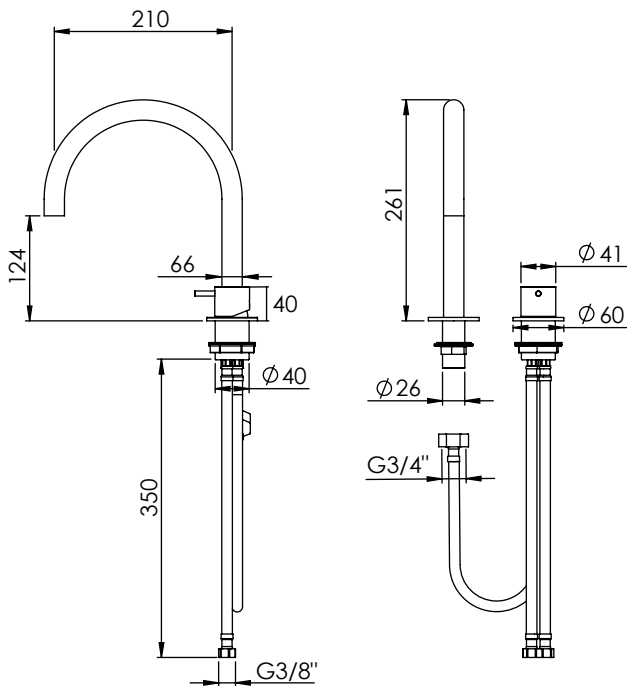

AVAILABLE FINISHES

Natural
brass

Chrome

Matt
black

Matt
white

Brushed
nickel

Brushed
copper

Brushed
rose copper

Polished
gold

Brushed
gold

Gunmetal