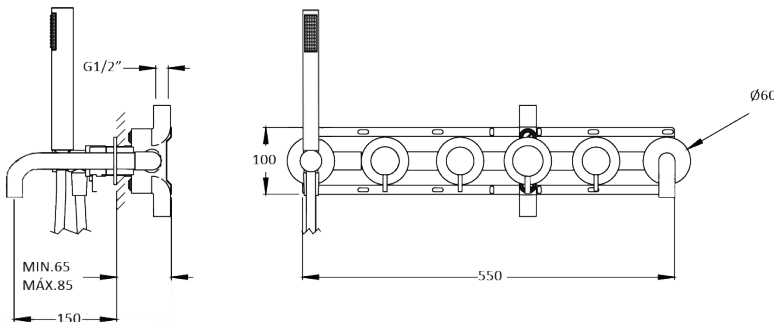

O-DBT3-150

Ducha y bañera

DESCRIPCIÓN

Grifo para bañera con mezclador termostático modelo 1+, llaves de paso, ducha de mano y caño de Ø24x150 mm a pared.

Fabricado en latón.

COMPONENTES

- Partes internas del conjunto. O-DBT3-150 - UP
- Mezclador termostático, llaves de paso, arandelas de Ø60 mm, caño y ducha de mano con soporte y flexo de 2 m de longitud. O-DBT3-150 - AP
- Cartucho termostático.

O-DBT3-150

Showers and bathtubs

DESCRIPTION

Wall-mounted bathtub faucet with thermostatic-mixer model 1+, stopcock, hand shower and spout of Ø24x150 mm.

Made of brass.

COMPONENTS

- Internal parts of the set O-DBT3-150 - UP
- Thermostatic mixer, stopcocks, Ø60 mm washers, spout and hand shower with bracket and 2 m long hose. O-DBT3-150 - AP
- Thermostatic cartridge.

FLOW RATES

3.0 bar	6 L/m - shower hand
3.0 bar	15 L/m - shower head
3.0 bar	20 L/m - bathtub spout

AVAILABLE FINISHES

HOSE AVAILABILITY BY FINISH

- | | |
|---------------------|-----------------------------|
| Natural brass | Polished gold metallic hose |
| Chrome | Chrome metallic hose |
| Matt black | Black PVC rubber hose |
| Matt white | PVC white rubber hose |
| Brushed nickel | Chrome metallic hose |
| Brushed copper | Copper metallic hose |
| Brushed rose copper | PVC black rubber hose. |
| Polished gold | Polished gold metallic hose |
| Brushed gold | Polished gold metallic hose |
| Gunmetal | PVC white rubber hose |