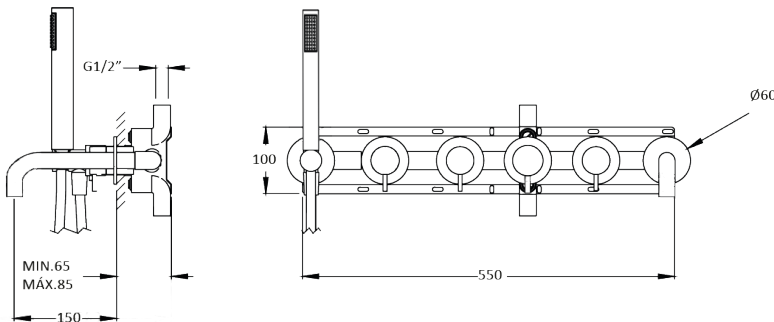

O-DBT3-150

Ducha y bañera

DESCRIPCIÓN

Grifo para bañera con mezclador termostático modelo 1+, llaves de paso, ducha de mano y caño de Ø24x150 mm a pared.

Fabricado en latón.

COMPONENTES

- Partes internas del conjunto. O-DBT3-150 - UP
- Mezclador termostático, llaves de paso, arandelas de Ø60 mm, caño y ducha de mano con soporte y flexo de 2 m de longitud. O-DBT3-150 - AP
- Cartucho termostático.

CAUDALES

3.0 bar	6 L/m - ducha mano
3.0 bar	15 L/m - rociador
3.0 bar	20 L/m - caño

ACABADOS DISPONIBLES

Latón natural

Cromo

Negro mate

Blanco mate

Níquel cepillado

O-DBT3-150

Showers and bathtubs

DESCRIPTION

Wall-mounted bathtub faucet with thermostatic-mixer model 1+, stopcock, hand shower and spout of Ø24x150 mm.

Made of brass.

COMPONENTS

- Internal parts of the set O-DBT3-150 - UP
- Thermostatic mixer, stopcocks, Ø60 mm washers, spout and hand shower with bracket and 2 m long hose. O-DBT3-150 - AP
- Thermostatic cartridge.

FLOW RATES

3.0 bar	6 L/m - shower hand
3.0 bar	15 L/m - shower head
3.0 bar	20 L/m - bathtub spout

AVAILABLE FINISHES

HOSE AVAILABILITY BY FINISH

- | | |
|---------------------|-----------------------------|
| Natural brass | Polished gold metallic hose |
| Chrome | Chrome metallic hose |
| Matt black | Black PVC rubber hose |
| Matt white | PVC white rubber hose |
| Brushed nickel | Chrome metallic hose |
| Brushed copper | Copper metallic hose |
| Brushed rose copper | PVC black rubber hose. |
| Polished gold | Polished gold metallic hose |
| Brushed gold | Polished gold metallic hose |
| Gunmetal | PVC white rubber hose |