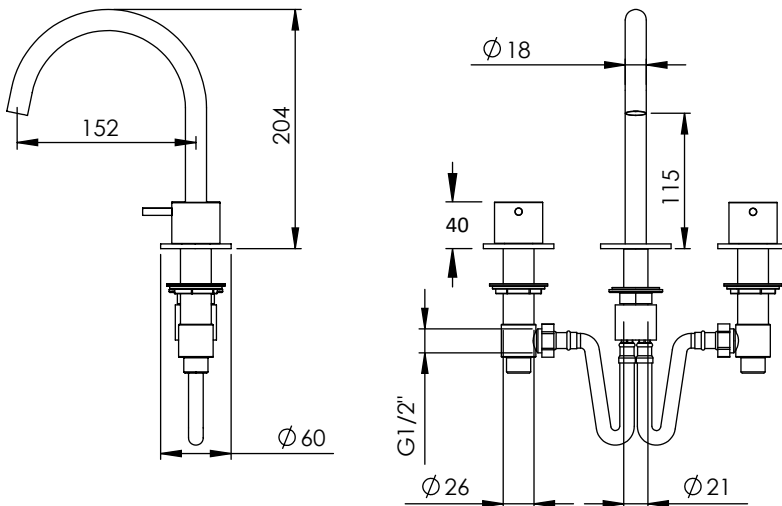

AVAILABLE FINISHES

Natural
brass

Chrome

Matt
black

Matt
white

Brushed
nickel

Brushed
copper

Brushed
rose copper

Polished
gold

Brushed
gold

Gunmetal