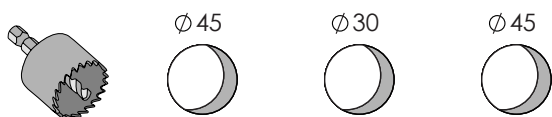

Basin

DESCRIPTION

Wall-mounted basin faucet with double lever mixer model 1+ and spout of $\text{Ø}18 \times 150$ mm long.

Horizontal disposition.

Made of brass.

COMPONENTS

- O-LP31AP = Double single lever mixer, spout and flanges $\text{Ø}60$ mm.
- O-LP31UP = Internal parts of the assembly.

FLOW RATE

3.0 bar 5 L/m

FLOW WITH REDUCER **BREEAM**

3.0 bar 3 L/m

AVAILABLE FINISHES

O-LP31

Lave-mains

DESCRIPTION

Mitigeur murale pour vasque avec double commande modèle 1+ et bec de Ø18x150 mm de long.

Disposition horizontale.

Fabriqué en laiton.

COMPOSANTS

- O-LP31AP = Mitigeur monocommande, bec et rosaces Ø60 mm.
- O-LP31UP = Pièces internes de l'ensemble.