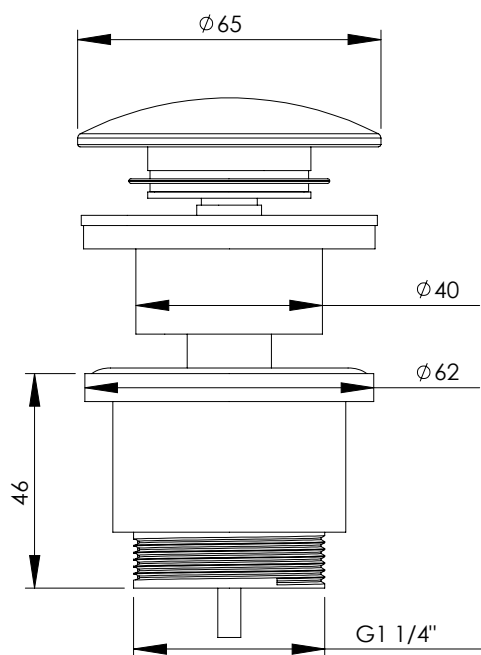

O-V64

Compléments

DESCRIPTION

Vanne pour bassin sans débordement.

Fabriquée en laiton.

FINITIONS DISPONIBLES

Laiton
naturel

Chrome

Noir
mat

Blanc
mat

Nickel
brossé

Cuivre
brossé

Cuivre rose
brossé

Or
brillant

Or
brossé

Canon fusil