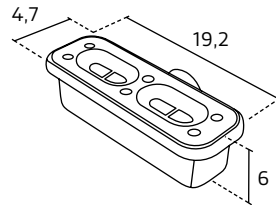

DRAIN VALVE

- Double valve.

AVAILABLE SIZES

		LONG										
		80	90	100	120	140	150	160	170	180	190	200
WIDTH	70	-	-	•	•	•	•	•	•	•	•	•
	80	•	-	•	•	•	•	•	•	•	•	•
	90	-	•	•	•	•	•	•	•	•	•	•
	100	-	-	•	•	•	•	•	•	•	•	•

Dimensions in cm. - Not available. • Available.

Made in EU

DESCRIPTION

Extra flat shower tray with texture A. Made of a composite of resins and mineral fillers, with a sanitary Gel Coat hot melt coating.

FEATURES

- Height or thickness of shower tray 3 cm.
- Non-linear high-flow drain with decorative trim in the same material and colour as the shower tray.
- Anti-slip surface with antibacterial treatment.
- Density: Absorption 0.01%. (24 hours immersion).
- Compatible with access ramp.