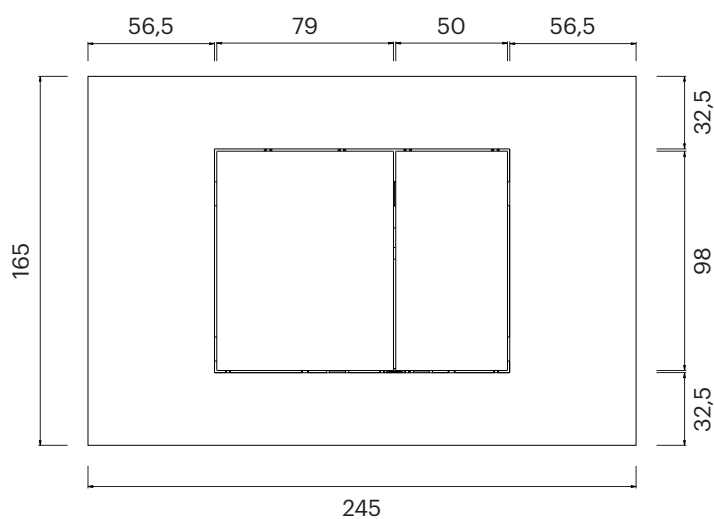

## DESCRIPTION

WC double mechanical push button.  
Made of stainless steel AISI 304.