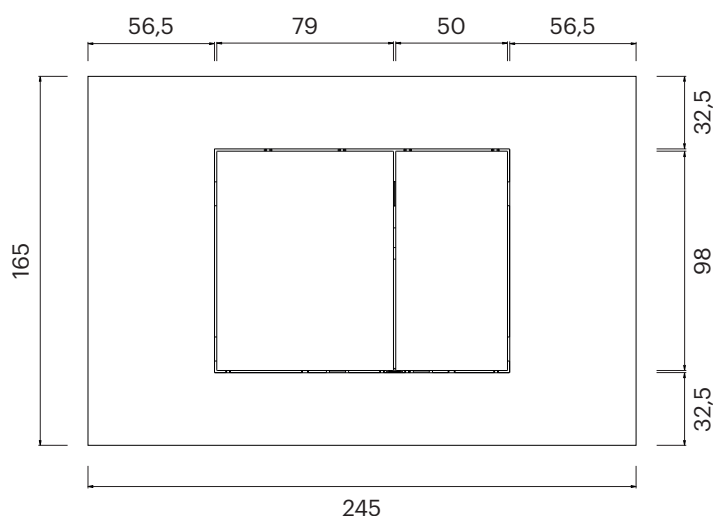

DESCRIPTION

Double bouton-poussoir mécanique pour WC.
Fabriqué en acier inoxydable AISI 304.

COMPATIBILITÉ

Compatible avec le réservoir de chasse ICÓNICO WC3 en ajoutant les fixations suivantes E02123.

Compatible avec les citernes Geberit suivantes:
ALPHA 8, SIGMA 8 (UP720), SIGMA 12 (UP320).

Compatible avec les citernes Tece suivantes:
BOX 8, CONSTRUCT (UNI-750), OCTA II.

FINITIONS DISPONIBLES