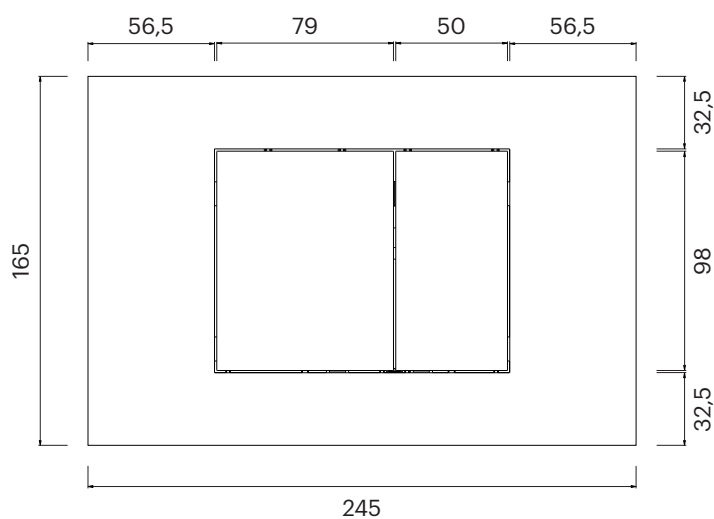

Cobre
cepillado

DESCRIPTION

WC double mechanical push button.
Made of stainless steel AISI 304.

COMPATIBILITY

Compatible with the following Geberit cisterns:
SIGMA8, SIGMA12, ALPHA8, UP320.

Compatible with the following Tecet cisterns:
BOX-8