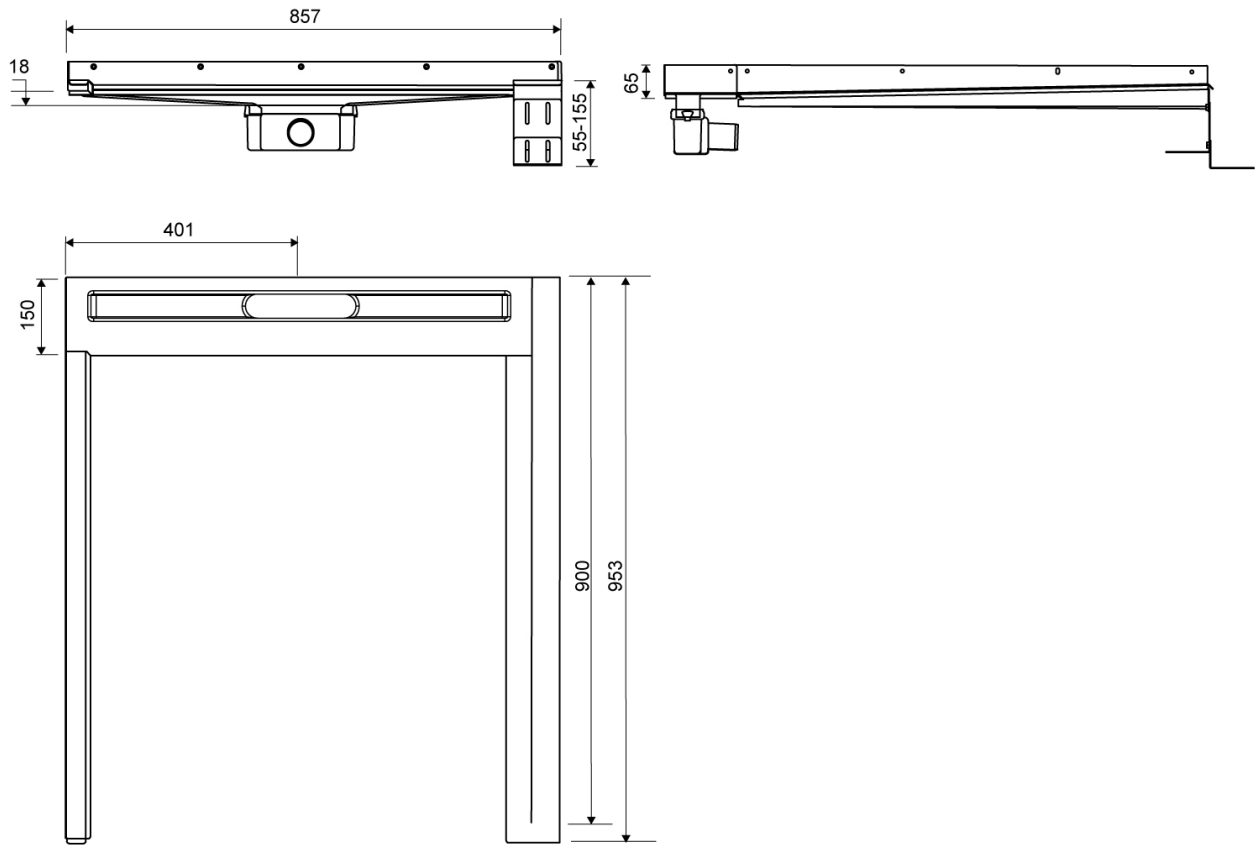

## 5022.0809

ShowerLine (for custom-made glass solutions) | Right-aligned | 5022

For right-aligned shower screen.

ShowerLine has a built-in fall, so the floor in the shower cubicle has the correct 2% slope towards the floor drain.

For added wetroom safety, the shower cubicle is framed by flanges on three sides. The solution allows you to have the glass wall prepared by a local supplier, who can tailor the glass wall to any height, a depth of 800-900 mm and glass thickness of 8-10 mm.

Combine with: outlet unit, frame and grating/panel.

## Specifications

<b>ITEM NUMBER</b> 5022.0809	<b>GTIN NUMBER</b> 5707692012582	<b>WEIGHT INCLUDING PACKAGING</b> 7000 g
<b>WEIGHT EXCLUDING PACKAGING</b> 5000 g	<b>MATERIAL</b> Stainless steel (AISI 304)	<b>SURFACE</b> Pickled
<b>MEMBRANE</b> Liquid or sheet membrane	<b>FLOOR CONSTRUCTION</b> Concrete/wood	<b>FLOORING</b> Tiles
<b>CENTER</b> 401 mm	<b>FRAME (R)</b> 795 mm	<b>INSTALLATION DIMENSIONS (A)</b> 857 mm
<b>SLOPE</b> 15 mm		